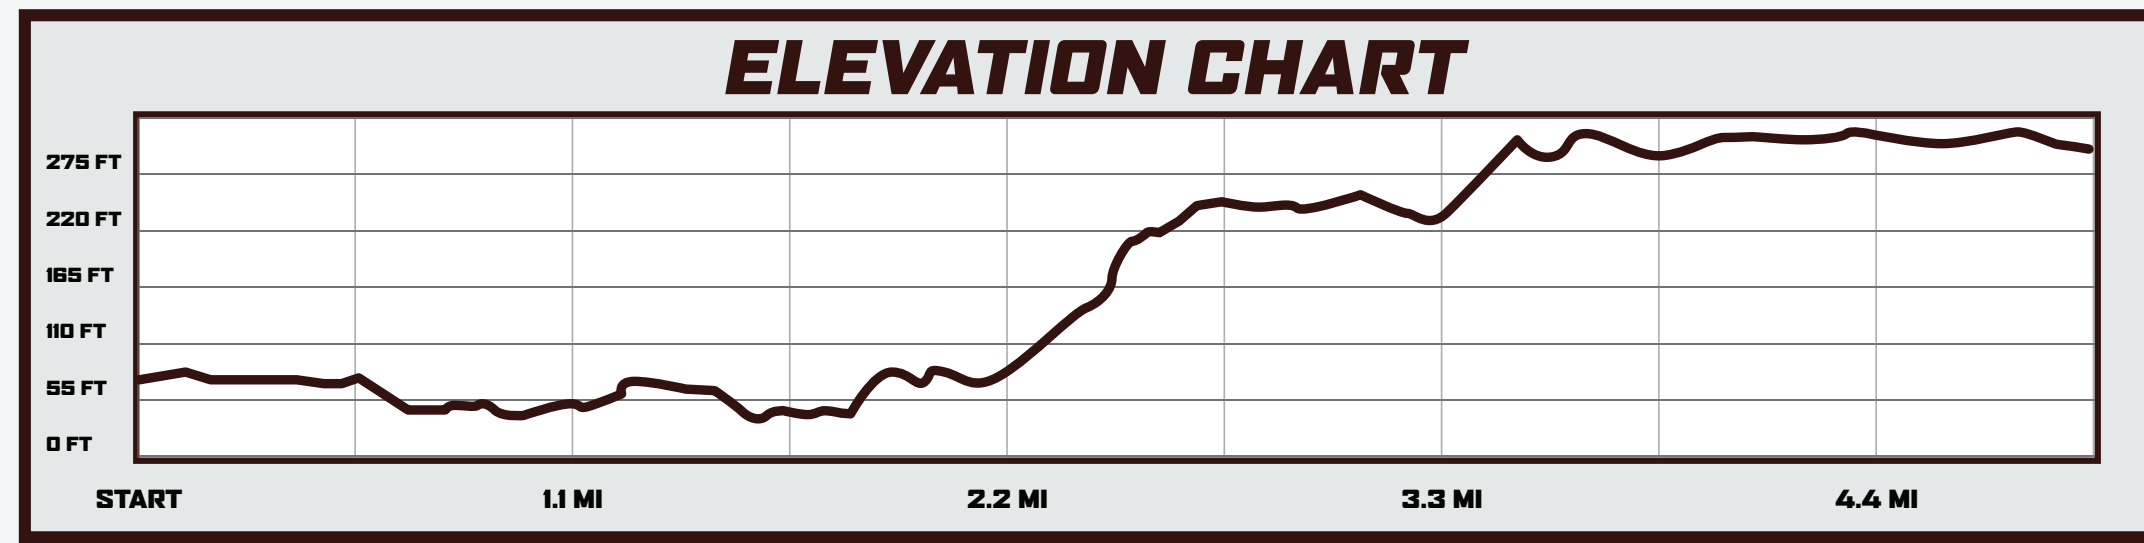

SEMPER 5IVE

LEGEND

S F	START/FINISH
1	MILE MARKER
?	INFO
	WATER POINT FOOD STATION
+	AID STATION
P	PARKING