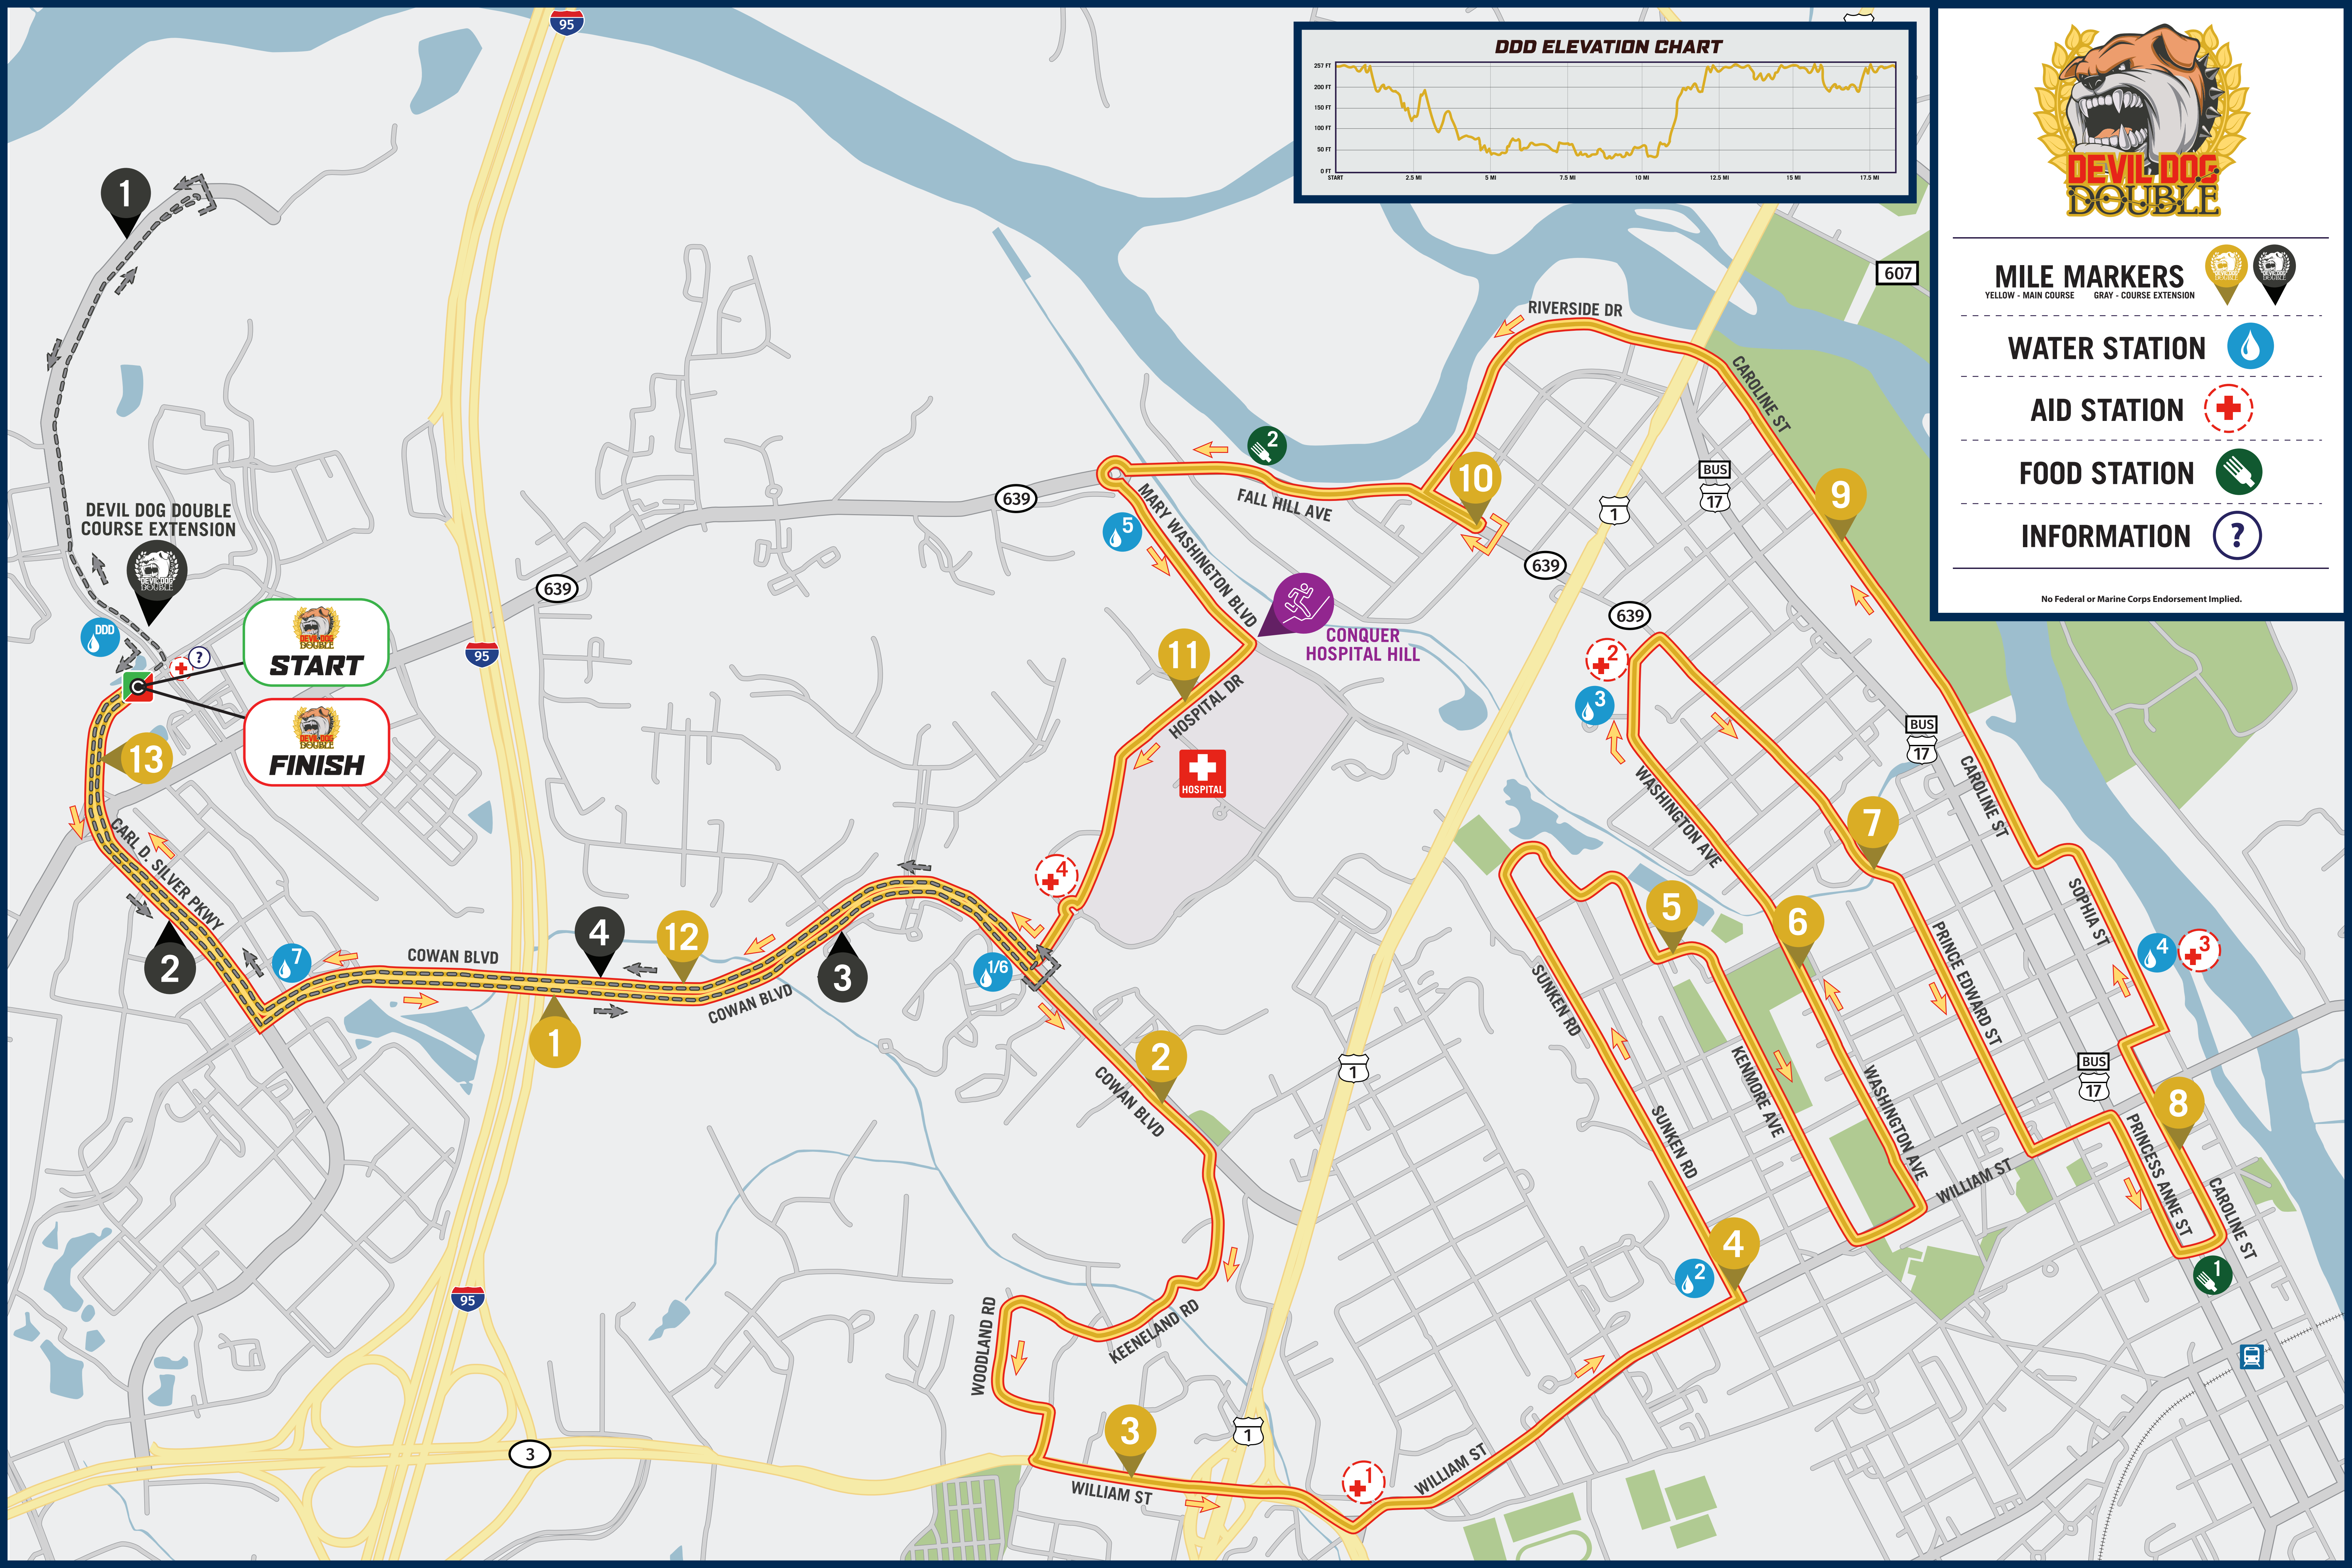

MILE MARKERS
YELLOW - MAIN COURSE
GRAY - COURSE EXTENSION

WATER STATION

AID STATION

FOOD STATION

INFORMATION

No Federal or Marine Corps Endorsement Implied.

START

FINISH

DEVIL DOG DOUBLE
COURSE EXTENSION